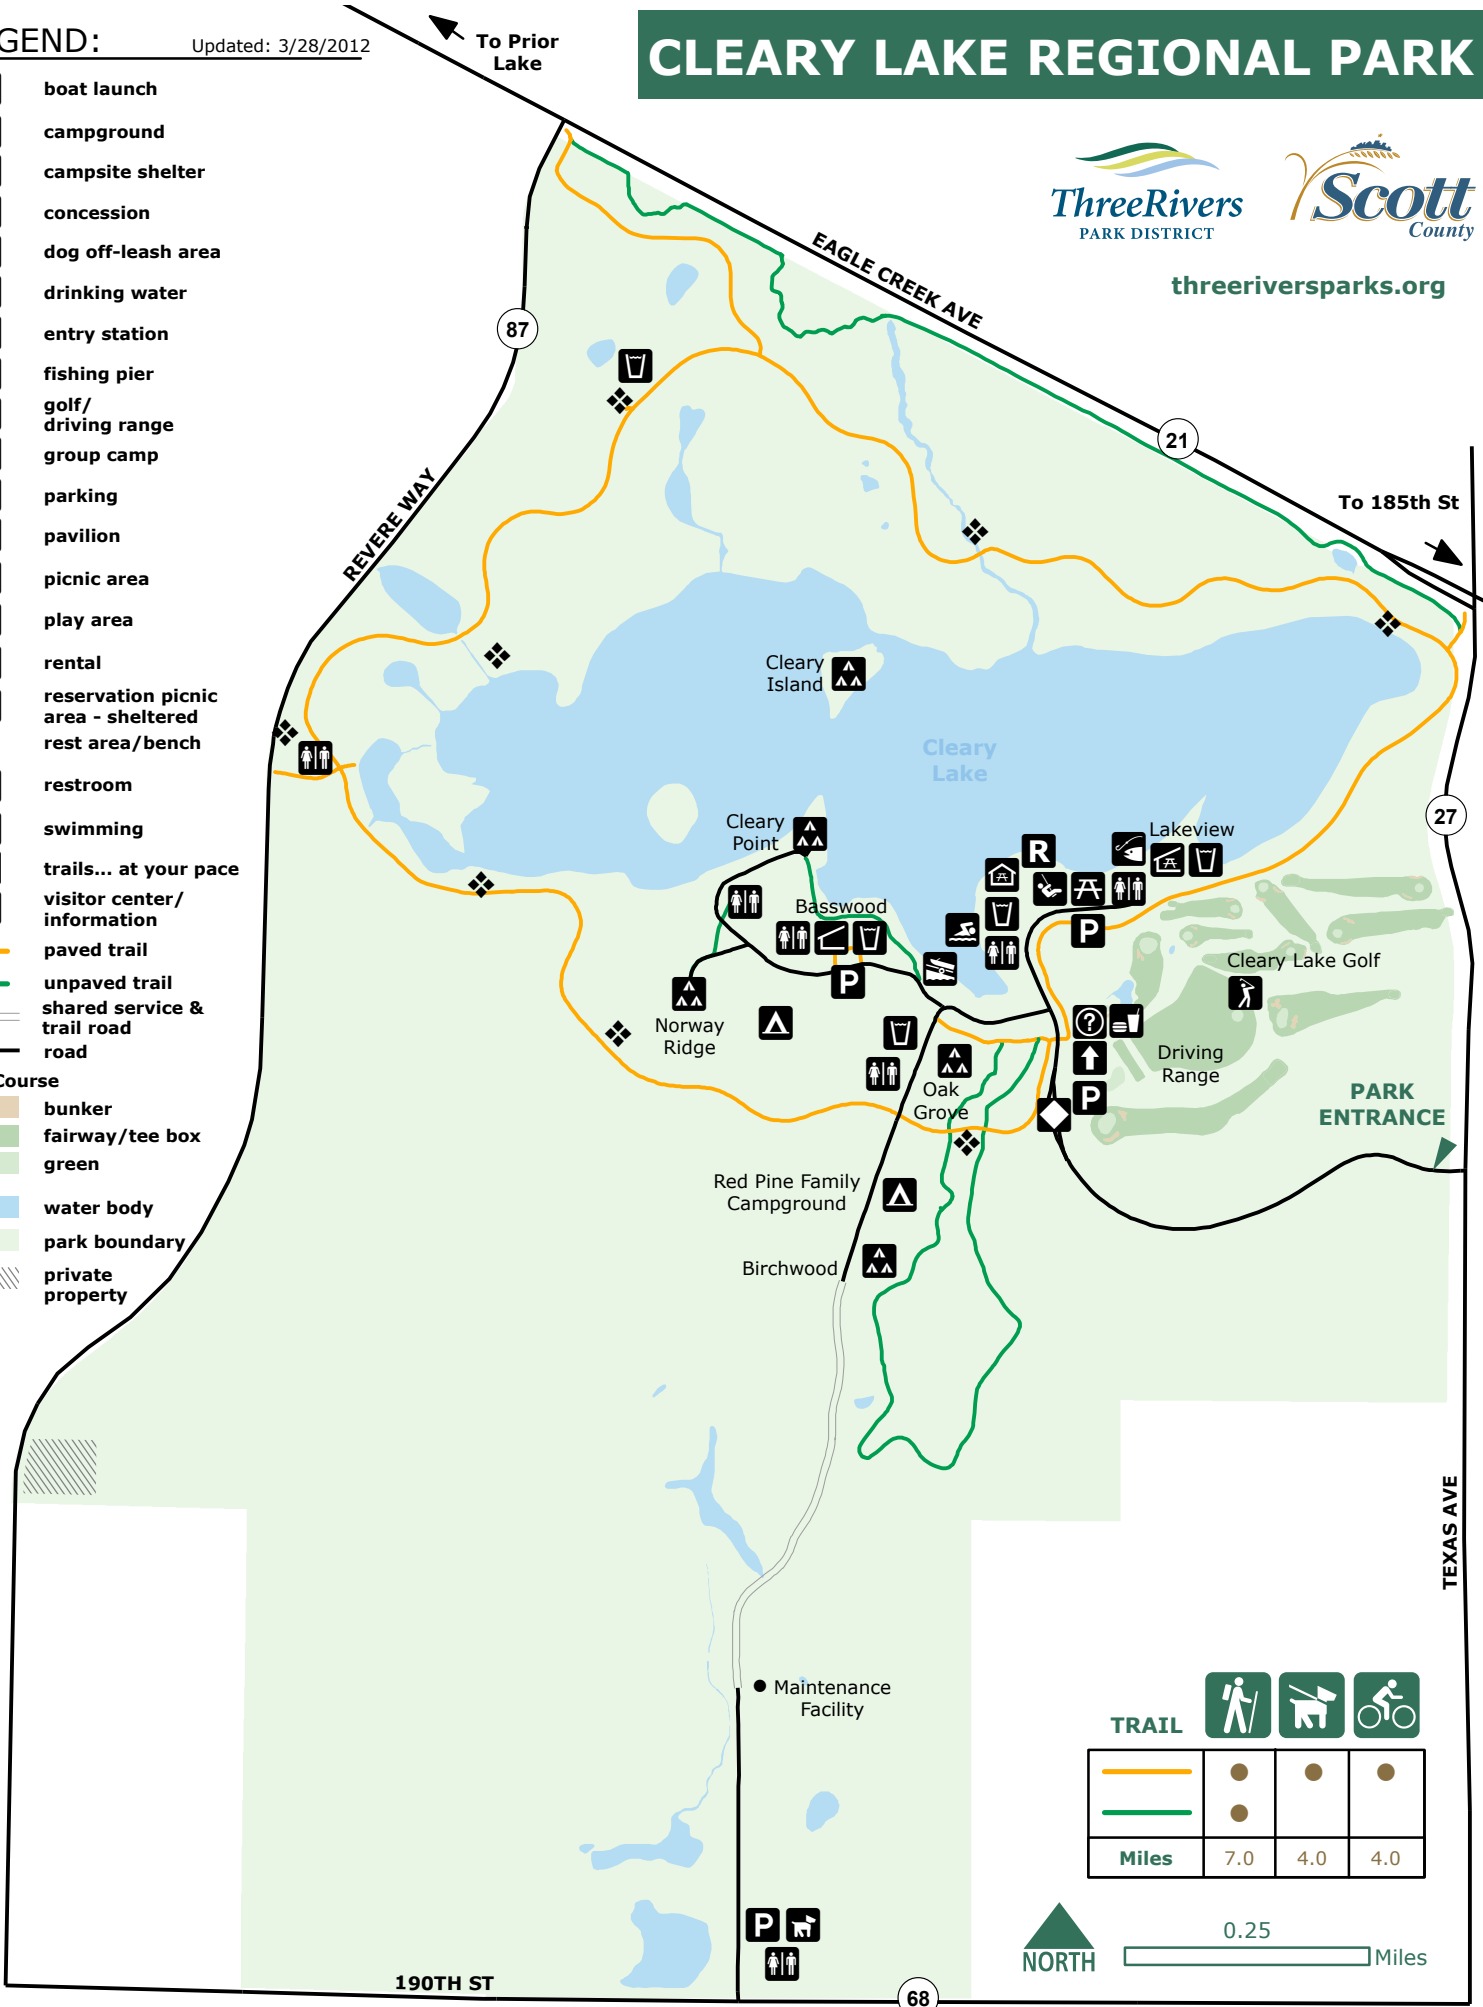

# CLEARY LAKE REGIONAL PARK

[threeriversparks.org](http://threeriversparks.org)

- boat launch
  - campground
  - campsite shelter
  - concession
  - dog off-leash area
  - drinking water
  - entry station
  - fishing pier
  - golf/driving range
  - group camp
  - parking
  - pavilion
  - picnic area
  - play area
  - rental
  - reservation picnic area - sheltered
  - rest area/bench
  - restroom
  - swimming
  - trails... at your pace
  - visitor center/information
  - paved trail
  - unpaved trail
  - shared service & trail road
  - road
- Golf Course**
- bunker
  - fairway/tee box
  - green
  - water body
  - park boundary
  - private property

TRAIL			
	●	●	●
	●		
<b>Miles</b>	7.0	4.0	4.0

190TH ST

68

TEXAS AVE

**PARK ENTRANCE**

To 185th St

To Prior Lake

EAGLE CREEK AVE

REVERE WAY

87

21

27

Maintenance Facility

Red Pine Family Campground

Birchwood

Norway Ridge

Basswood

Cleary Point

Cleary Island

Cleary Lake

Lakeview

Cleary Lake Golf

Driving Range

Oak Grove