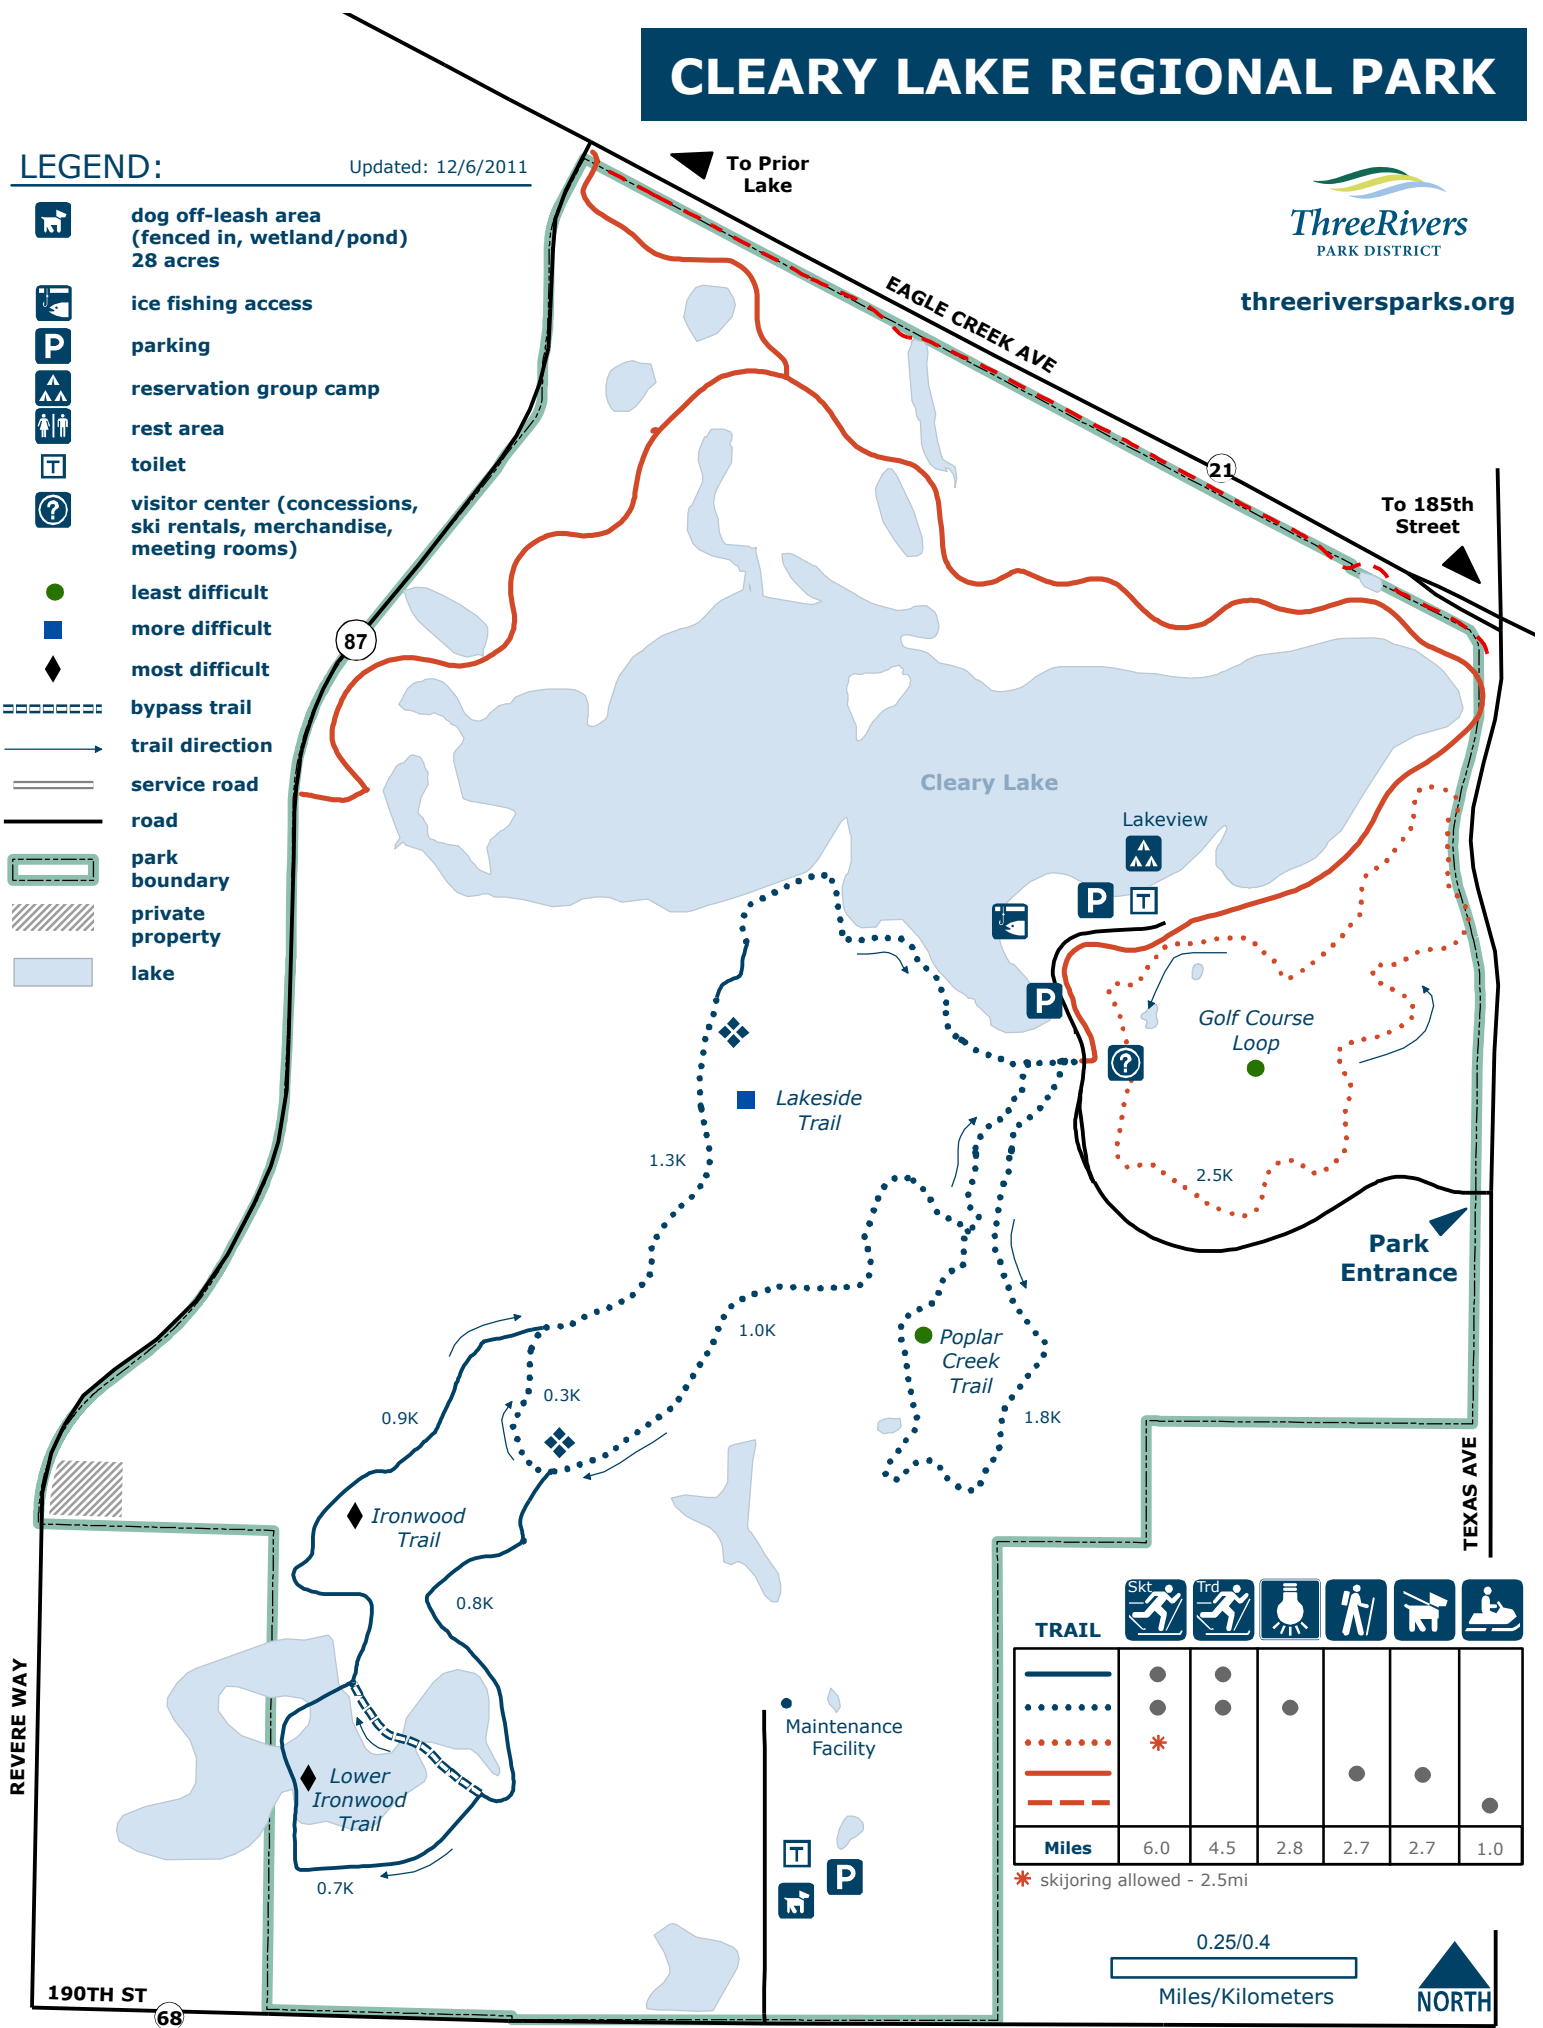

CLEARY LAKE REGIONAL PARK

threeriversparks.org

LEGEND:

Updated: 12/6/2011

- dog off-leash area (fenced in, wetland/pond) 28 acres
- ice fishing access
- parking
- reservation group camp
- rest area
- toilet
- visitor center (concessions, ski rentals, merchandise, meeting rooms)
- least difficult
- more difficult
- most difficult
- bypass trail
- trail direction
- service road
- road
- park boundary
- private property
- lake

TRAIL						
	●	●				
	●	●	●			
	*					
				●	●	
						●
Miles	6.0	4.5	2.8	2.7	2.7	1.0

* skijoring allowed - 2.5mi