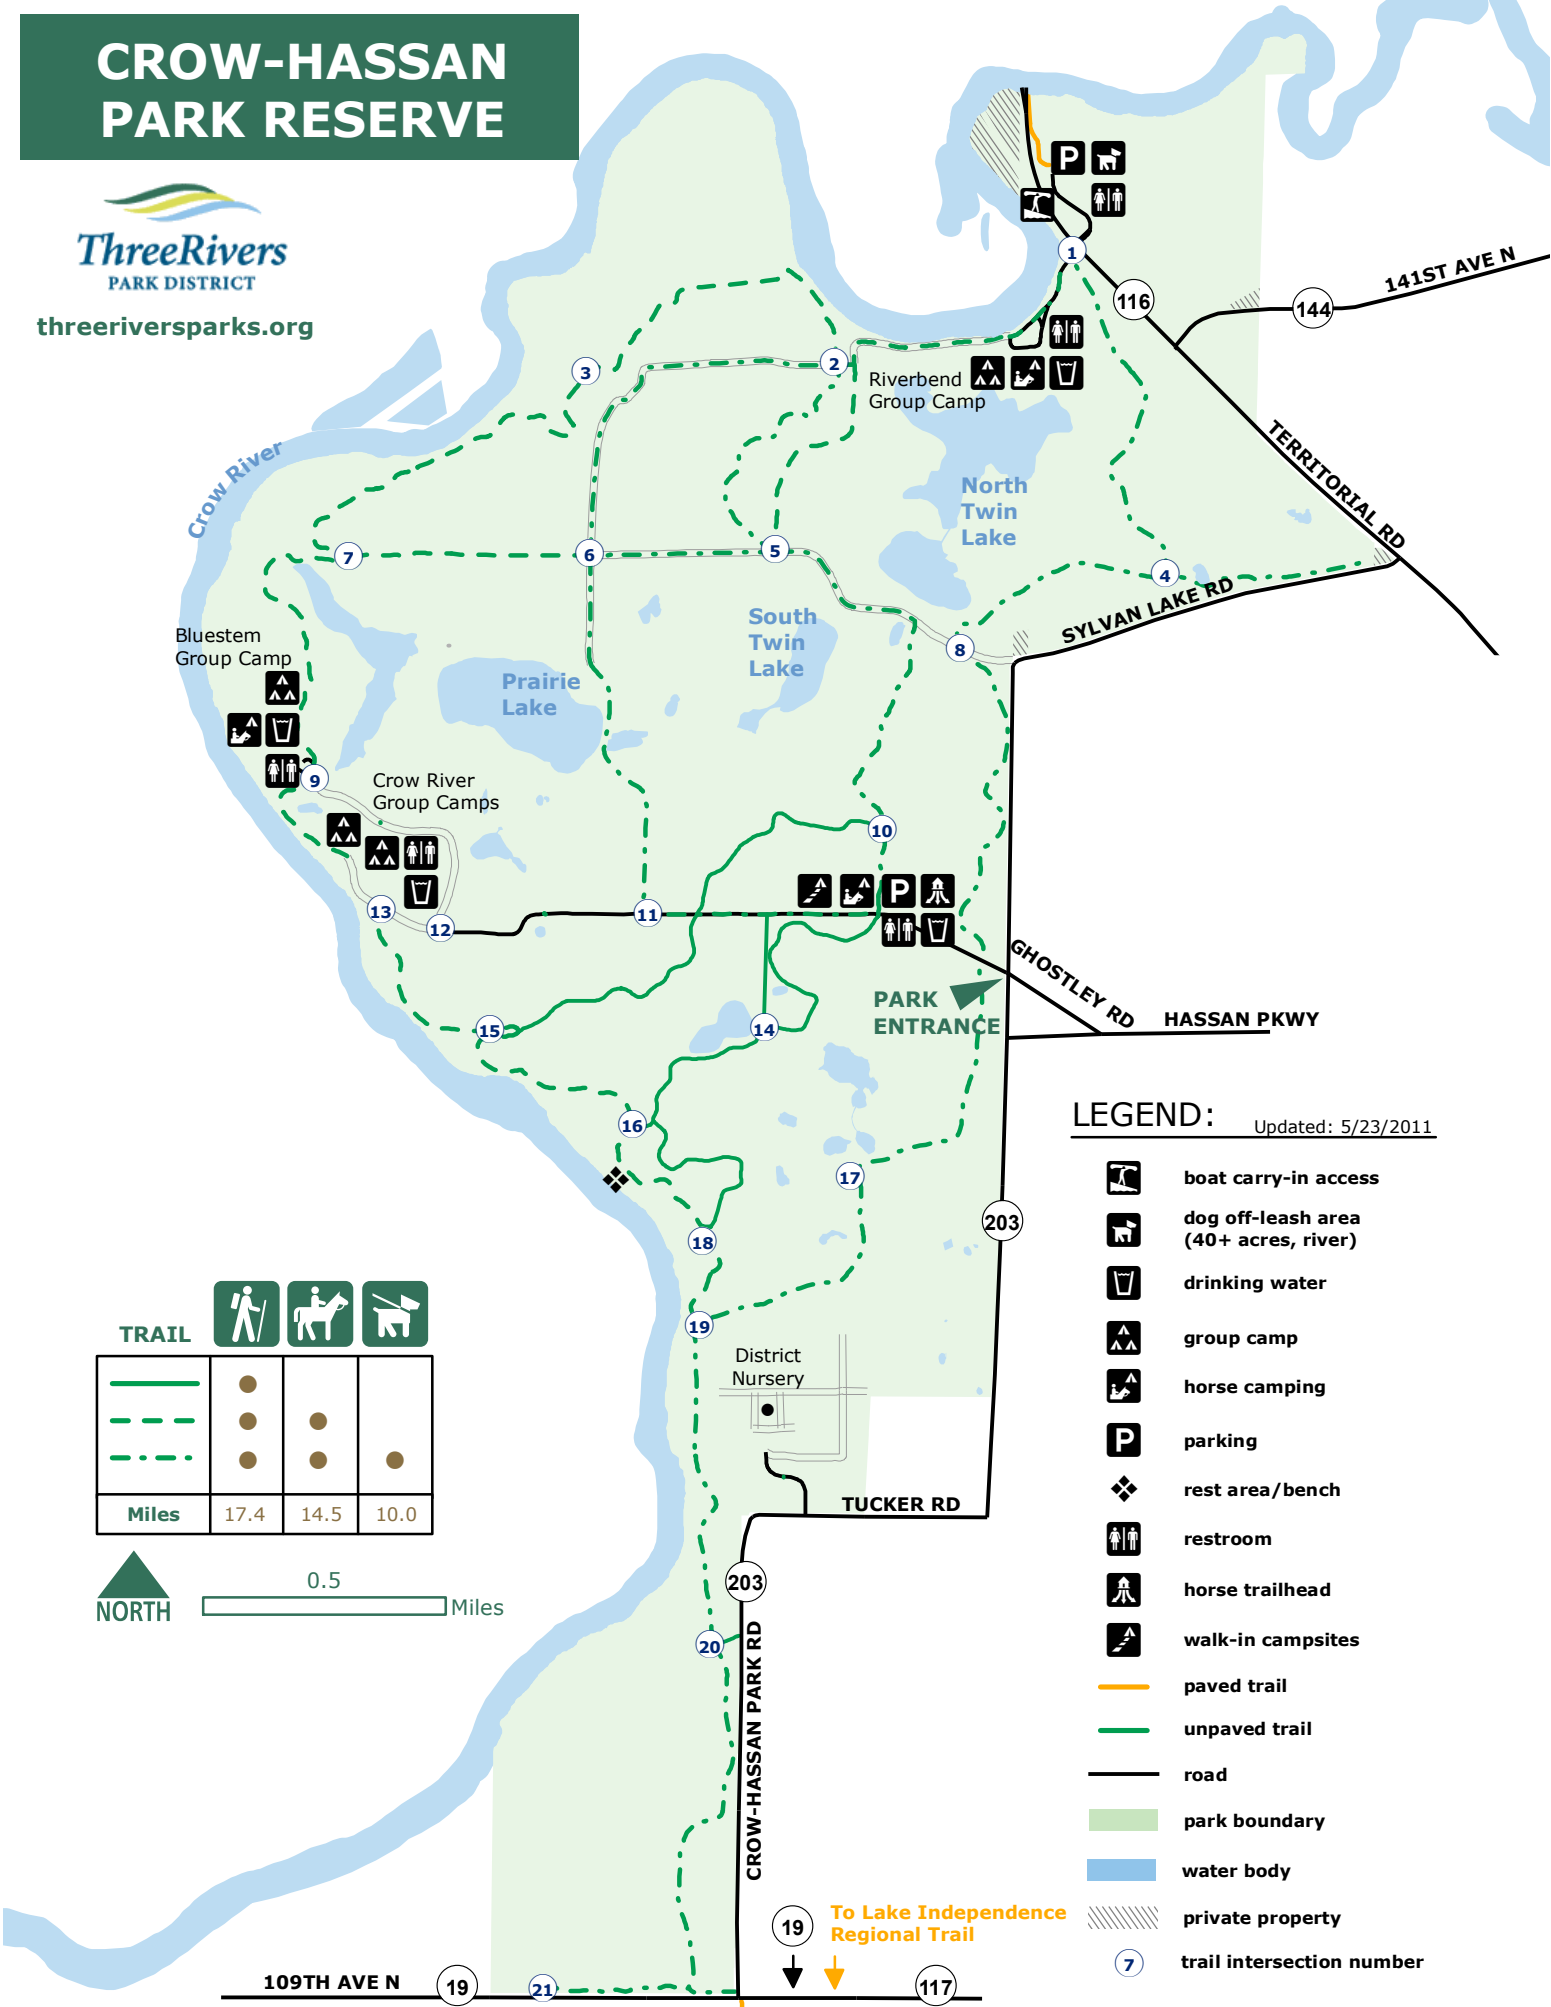

CROW-HASSAN PARK RESERVE

threeriversparks.org

TRAIL

	●	●	●
	●	●	●
	●	●	●
Miles	17.4	14.5	10.0

LEGEND: Updated: 5/23/2011

- boat carry-in access
- dog off-leash area (40+ acres, river)
- drinking water
- group camp
- horse camping
- parking
- rest area/bench
- restroom
- horse trailhead
- walk-in campsites
- paved trail
- unpaved trail
- road
- park boundary
- water body
- private property
- trail intersection number