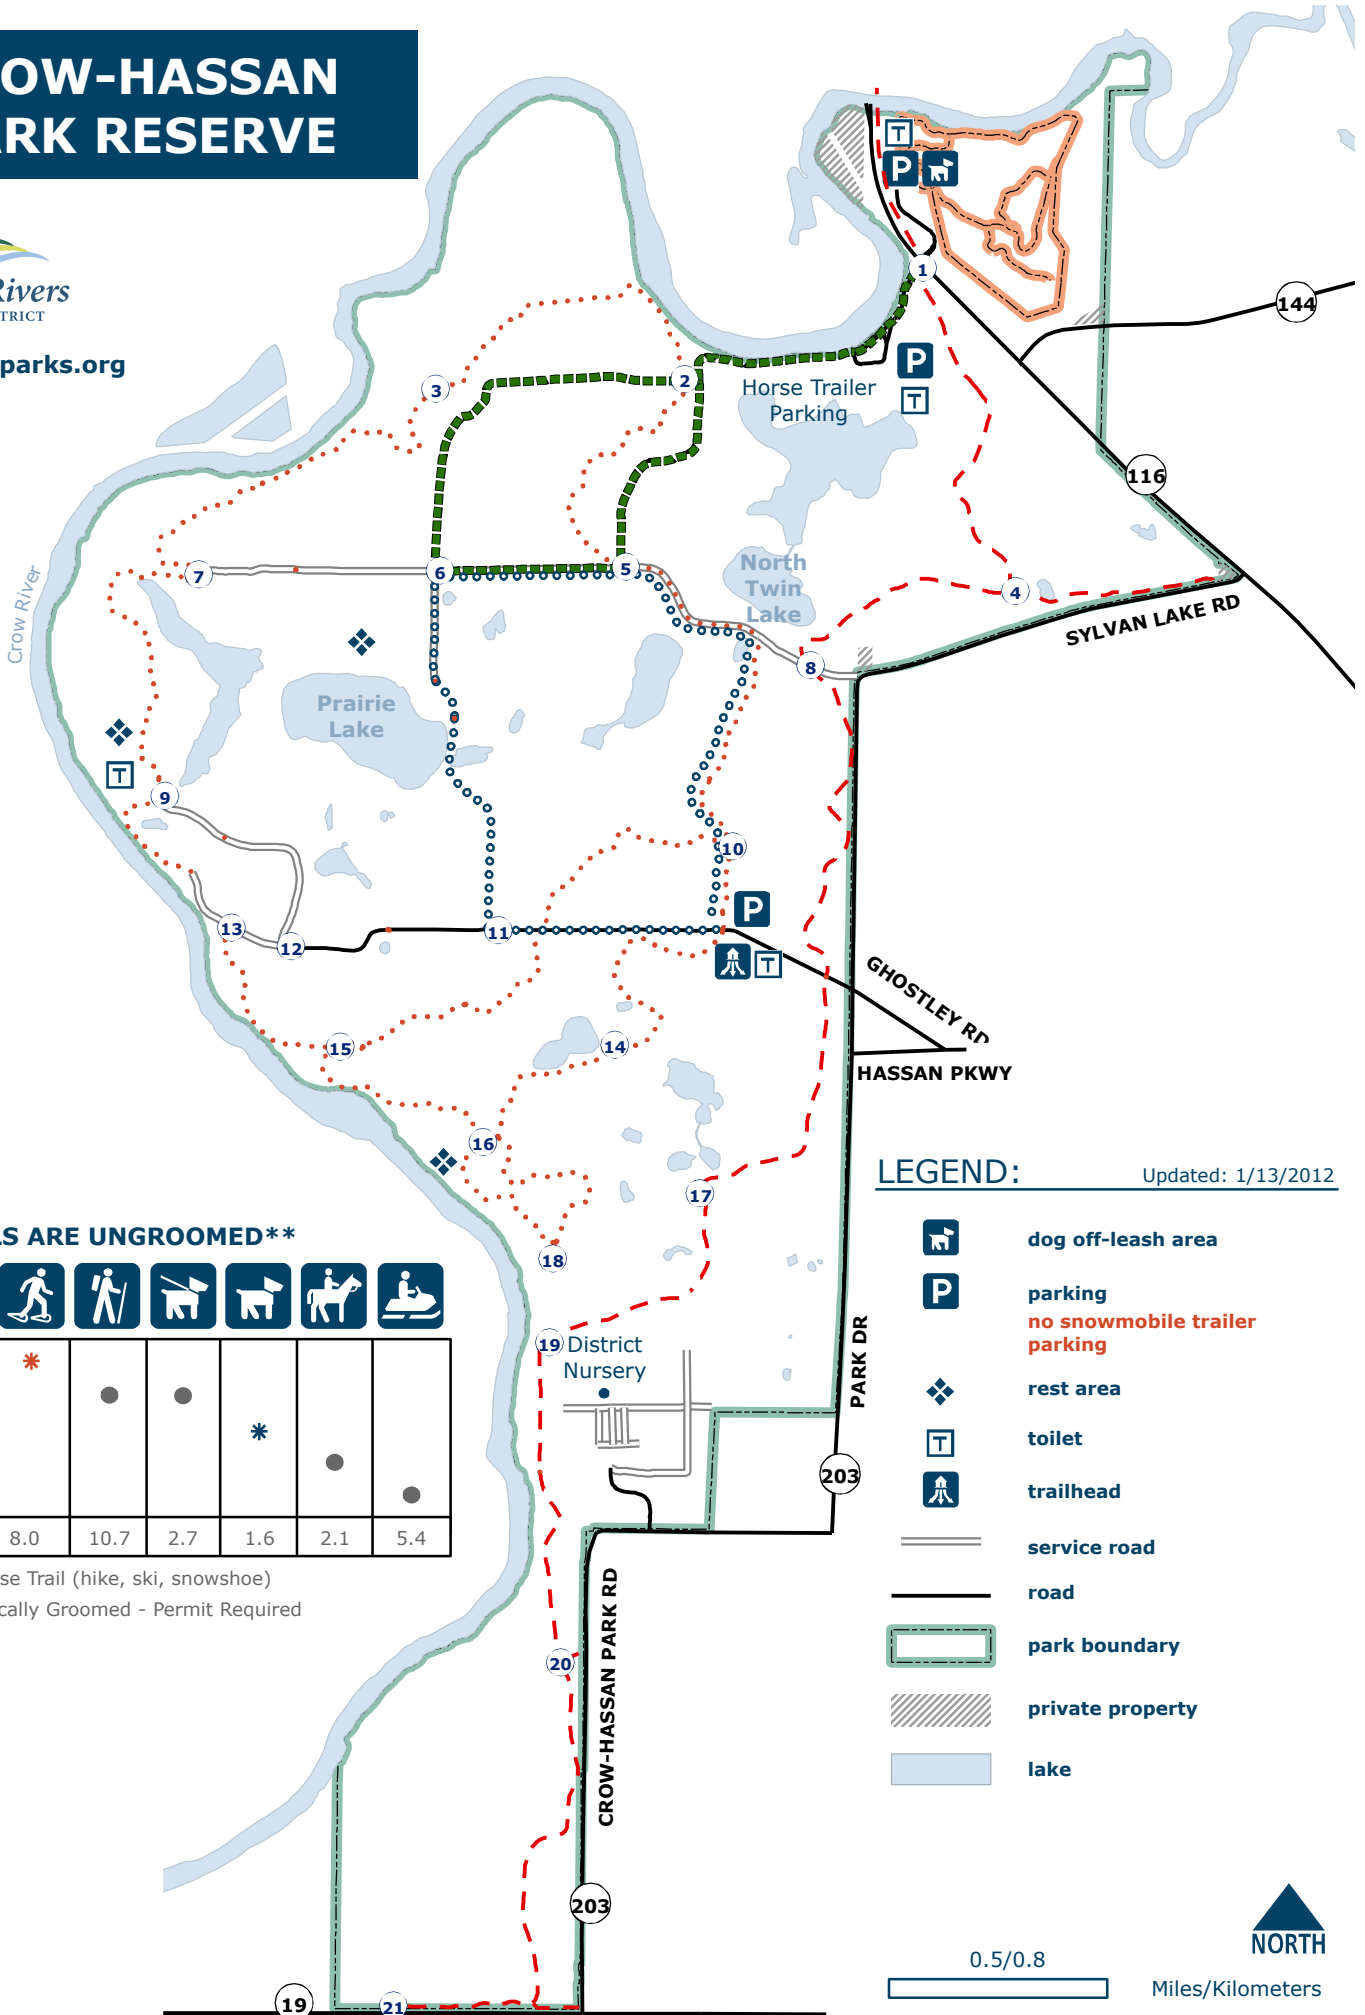

# CROW-HASSAN PARK RESERVE

threeiversparks.org

**\*\*TRAILS ARE UNGROOMED\*\***

TRAIL						
	*					
				*		
<b>Miles</b>	8.0	10.7	2.7	1.6	2.1	5.4

- \* Multi-use Trail (hike, ski, snowshoe)
- \* Periodically Groomed - Permit Required

LEGEND: Updated: 1/13/2012

- dog off-leash area
- parking  
no snowmobile trailer parking
- rest area
- toilet
- trailhead
- service road
- road
- park boundary
- private property
- lake

0.5/0.8  
  
 NORTH  
 Miles/Kilometers